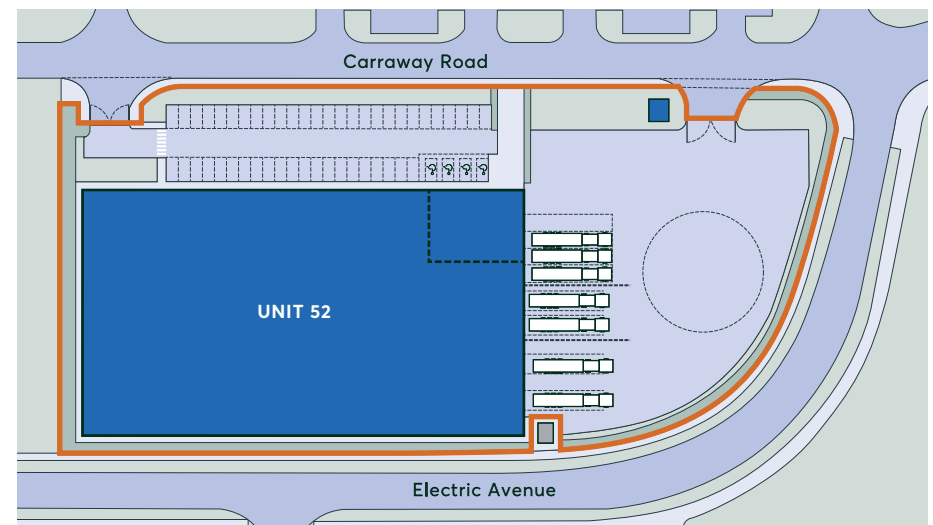

STONEBRIDGE
BUSINESS PARK
EAST

stmodwenlogistics.co.uk

STONEBRIDGE 52

**Brand New Warehouse /
Industrial Unit**

51,897 Sq.ft (4,821 Sq.m)

ST.MODWEN

Available now

STONEBRIDGE BUSINESS PARK EAST

A580
(East Lancs Road)

B1(c) B2 B8

**UP TO 10M
CLEAR HEIGHT**

**50 kN/SQ M
FLOOR
LOADING**

**CAR PARKING
52 SPACES**

**SITE AREA OF
2.77 ACRES** 

**4 LOADING
DOORS
(INC. 2 DOCK)**

ESTATE AND BUILDING LAYOUT

SPECIFICATION:

- 10M CLEAR HEIGHT TO UNDERSIDE OF HAUNCH
- 2 NO. DOCK LEVEL LOADING AND 2 NO. LEVEL ACCESS LOADING DOORS
- 280KVA 3 PHASE SUPPLY
- EPC A RATING TARGET
- 50 KN/M² FLOOR LOADING
- SELF-CONTAINED SECURE SITE WITH 2.4M PALADIN FENCING TO PERIMETER
- 52 DEDICATED CAR PARKING SPACES
- 2 ELECTRIC VEHICLE CHARGING POINTS
- LIFT TO FIRST FLOOR OFFICES
- INTERNAL CYCLE STAND

ACCOMMODATION

UNIT 52	Sq.ft	Sq.m
First Floor accommodation	2,820	262
Total GIA	51,897	4,821

STONEBRIDGE BUSINESS PARK EAST

SUGARBROOK DRIVE, LIVERPOOL L11 0ED

LOCATION

Stonebridge Business Park East is located on Electric Avenue with direct access to the East Lancashire Road (A580), only 1 mile from Junction 4 of M57.