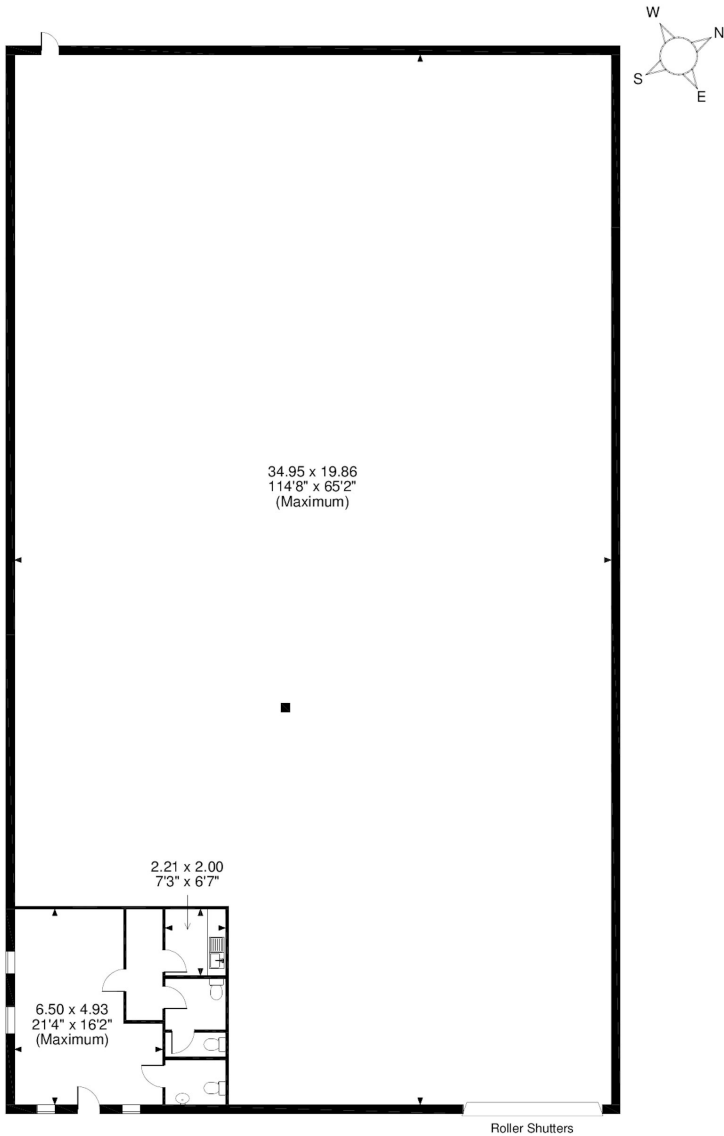

Floor Plans

UNIT F2 - 7476 SQ FT | CAPITAL BUSINESS PARK

Capital Point, Parkway, Cardiff, CF3 2PZ

Unit F2, Capital Business Park, Parkway, Cardiff, Caerdydd

FOR ILLUSTRATIVE PURPOSES ONLY - NOT TO SCALE

The position & size of doors, windows, appliances and other features are approximate only.
© ehouse. Unauthorised reproduction prohibited. Drawing ref. dig/8424499/WFF