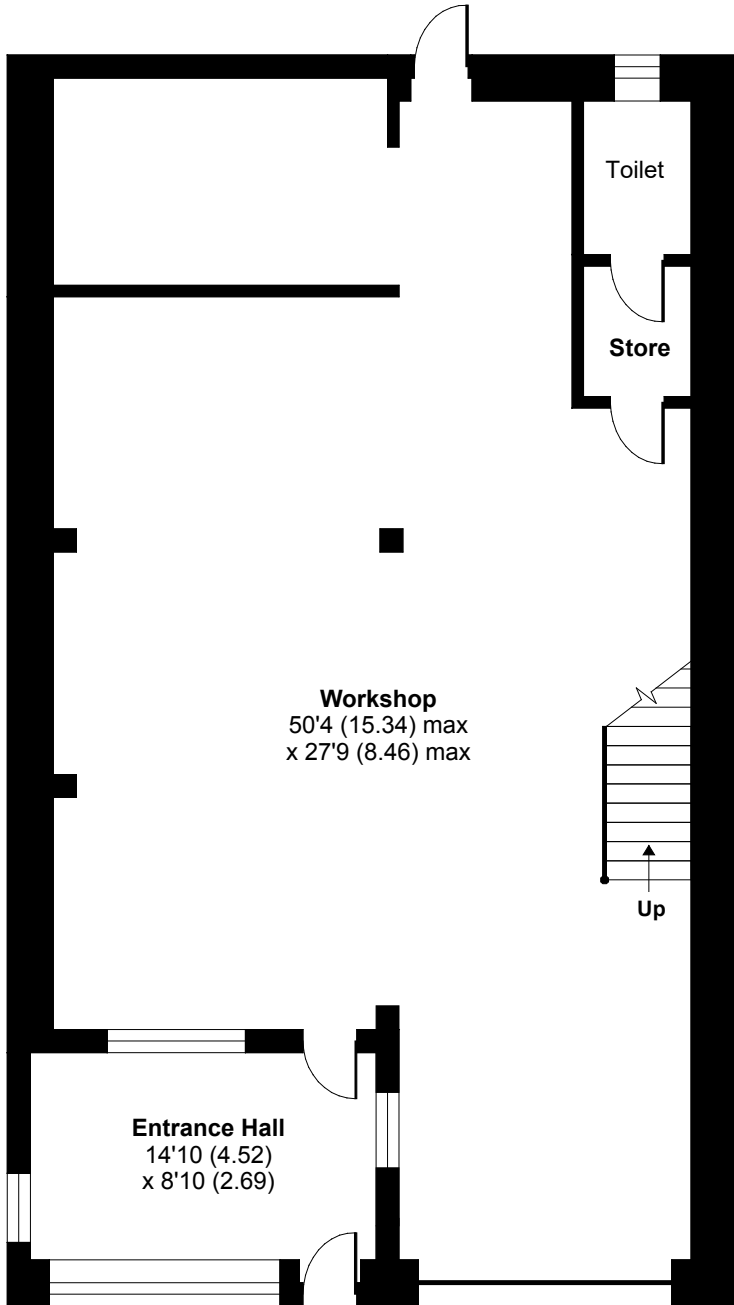

Metro Centre, Park Royal, NW10

Approximate Area = 2842 sq ft / 264 sq m (excludes void)

For identification only - Not to scale

GROUND FLOOR

FIRST FLOOR