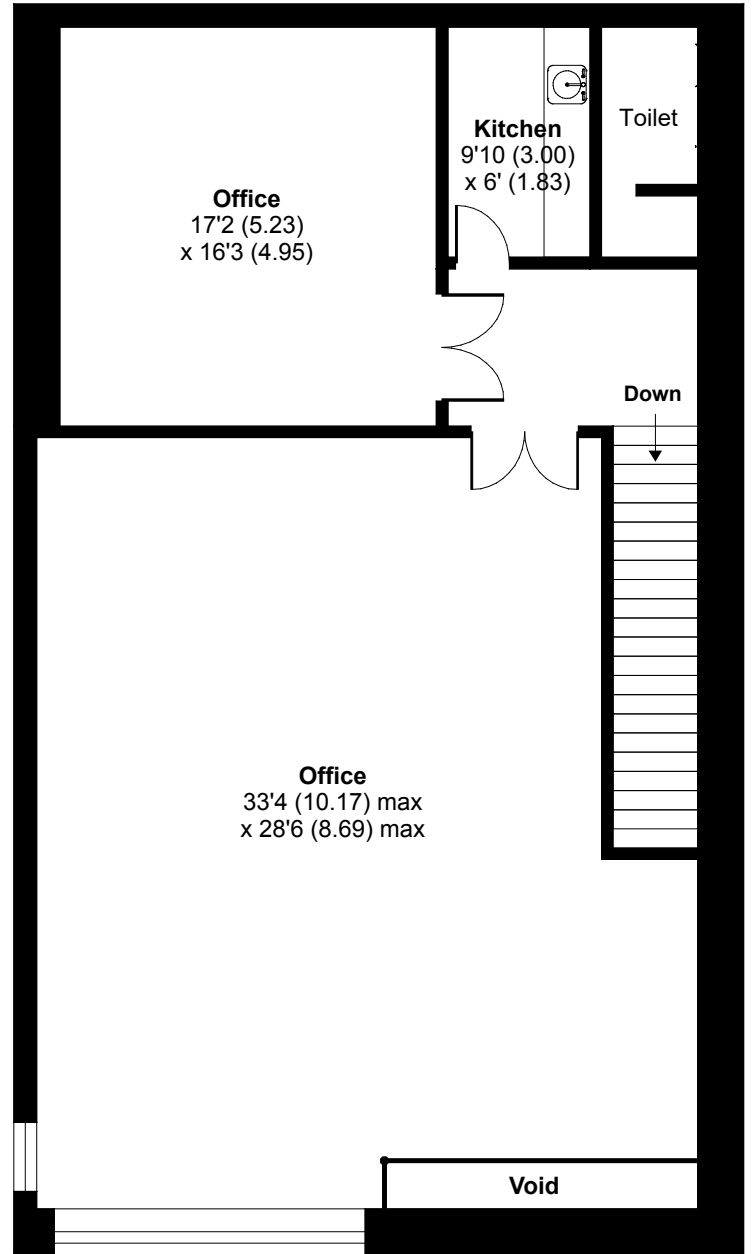

Metro Centre, Park Royal, NW10

Approximate Area = 2842 sq ft / 264 sq m (excludes void)

For identification only - Not to scale

GROUND FLOOR

FIRST FLOOR